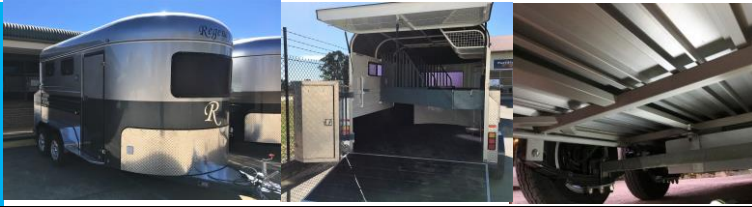

Regency Floats

Unit 2, 16 Rob Place
 Vineyard NSW 2765
 02 4577 9727
info@regencyfloats.com.au
www.regencyfloats.com.au

Model No. 2Hal-S	2 Horse Angle Load S Extended (Lux Size)
Specification	
Model	2Hal - S Extended
Construction Materials	Chassis: Double Hot Dip Galvanized RHS 3.5mm-4.0mm Frame: Double Hot Dip Galvanized RHS (2.5mm) Body Panels: Galvanized sheet (1.5mm) Roof: Special Molded FRP Fiber-reinforced Polymer - Glassfibre (3mm)
Brake	Double Axle Electric Brakes, with Security Brake Away System, rated to 1000kgs per Drum
Drawbar	Drawbar Checker Plate 1.2mm High Strength Aluminium Double Drawbar Safety Chains & One Bracing Wheel
Suspension	7 Plate Roll Rocker Tandem Spring, With Grease Nipples
Axles	Twin HD Trailer Axles 50*50, rated to 2000kgs each.
Wheels & Tyres	5 x 185 R14 tyres with 14' aluminum alloy rims including a lockable spare wheel
Flooring & Rubber Matting	Re-enforced Aluminium Flooring, Covered with 18-20mm Anti Slip Rubber Rubber Matting For Inner Side Panel, 6mm Rubber Matting Rubber Matting For Floor & Ramp Door, 18-20mm Anti-Slip Rubber Matting
Windows& Doors	Front Window 1220x610mm 4 Side Sash Windows 600mmx400mm, With Fly Screens 2 large Push-up Roof Vents Rear Upper Door 1980x1065mm. 2 x High-strength anti-rust struts Ramp Door 2030x1210mm, with anti slip rubber matting Side Door 1730x615mm Hinges for Rear Upper Door - 6mm diameter Copper hinges
Supporting Wheel	Swing-up HD Knight Dolly wheel
Lights& Retro Reflectors	Trailer Plug - Seven prong Aluminium Rear Lights Brackets 2 x small LED sidelights, 2 x LED combination tail lights 8 x Retro Reflectors
Standard Auxiliary Fittings	Padded Horse Protection Frame 4 x Horse Rings/Tie Ups 2 x Saddle Racks 1 x Large Overhead Rug Rack
Dimensions	Body Dimension (L x W x Hmm) : 4120 x 1980 x 2230 Inner Dimension (L x W x Hmm) : 4070 x 1930 x 2155 Overall Dimension (L x W x Hmm): 5480 x 2290 x 2600 Length of Tow: 850mm
Empty Weight (Tare Weight)	1350 KGs
ATM	3300
GTM	3100
Warranty	48 Month Structural Warrantey
(Subject to Terms & Conditions)	12 Months Fixtures & Fittings
Introductory Price	12 Months Paint \$17,295 Unregistered, but supplied with Blue Slip